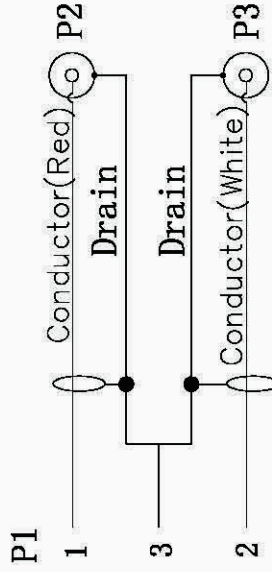

Datenblatt - Fiche technique - Data sheet

**11.99.4345**

VALUE 3,5mm (ST)-zu-Cinch (2x ST) Kabel, 5m

VALUE Câble 3,5mm / 2x RCA M, 5m

VALUE 3.5mm (M) - Cinch (2x M) Cable, 5 m

CABLE LENGTH

SEC: A—A'

WIRING

CABLE:	ITEM	CABLE LENGTH
	11.99.4341	1500 ± 30MM
	11.99.4345	5000 ± 70MM

MATERIAL LIST:

⑥	Cable	[ (10/0.10mm CCS) + Drain(10/0.10mm CCS) ] *2F, Jacket (OD: 2.6*5.2mm BLACK PVC)	1	PC
⑤	Molding	45P PVC, Color: White		KG
④	Molding	45P PVC, Color: Red		KG
③	Molding	45P PVC, Color: Black		KG
②	Rca/Plug	Rca/Plug sold type, Shell nickel plating.	2	PCS
①	Stereo/Male	Stereo/Male sold type, nickel plating.	1	PC
NO.	PARTS NAME	SPECIFICATION DESCRIPTION	QT' Y	UN.

**ro-tronic**

ITEM 11.99.4341  
11.99.4345

VALUE 3.5MM TO RCA(M) CABLE

SCALE	CHECKER	DATE
UNIT	APPROVAL	DATE