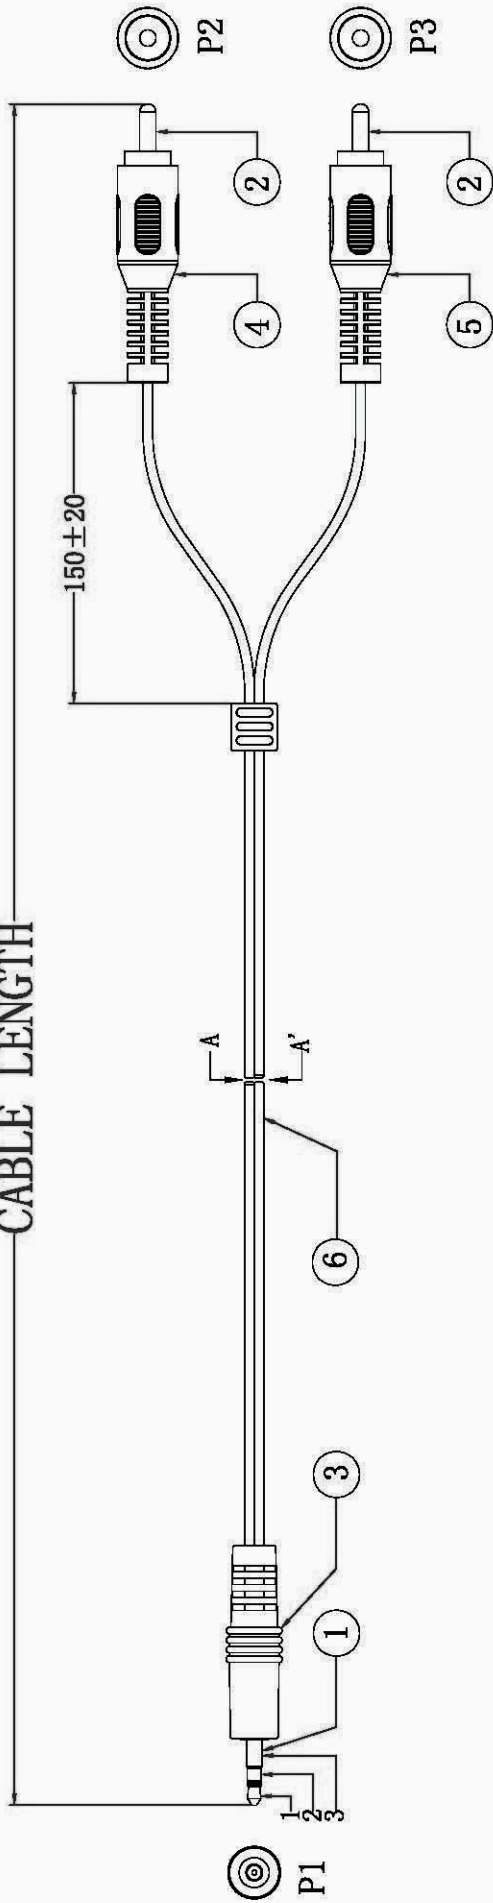

Datenblatt - Fiche technique - Data sheet

**11.99.4345**

VALUE 3,5mm (ST)-zu-Cinch (2x ST) Kabel, 5m

VALUE Câble 3,5mm / 2x RCA M, 5m

VALUE 3.5mm (M) - Cinch (2x M) Cable, 5 m

CABLE LENGTH

SEC: A—A'

WIRING

CABLE:	ITEM	CABLE LENGTH
	11.99.4341	1500 ± 30MM
	11.99.4345	5000 ± 70MM

MATERIAL LIST:

⑥	Cable	[ (10/0.10mm CCS) + Drain(10/0.10mm CCS) ] *2F, Jacket (OD: 2.6*5.2mm BLACK PVC)	1	PC
⑤	Molding	45P PVC, Color: White		KG
④	Molding	45P PVC, Color: Red		KG
③	Molding	45P PVC, Color: Black		KG
②	Rca/Plug	Rca/Plug sold type, Shell nickel plating.	2	PCS
①	Stereo/Male	Stereo/Male sold type, nickel plating.	1	PC
NO.	PARTS NAME	SPECIFICATION DESCRIPTION	QT' Y	UN.

**ro-tronic**

ITEM 11.99.4341  
11.99.4345

VALUE 3.5MM TO RCA(M) CABLE

SCALE	CHECKER	DATE
UNIT	APPROVAL	DATE