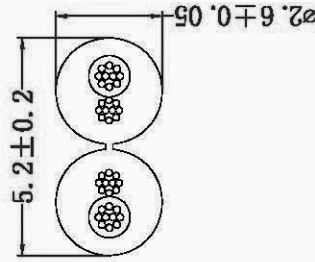

Datenblatt - Fiche technique - Data sheet

**11.99.4345**

VALUE 3,5mm (ST)-zu-Cinch (2x ST) Kabel, 5m

VALUE Câble 3,5mm / 2x RCA M, 5m

VALUE 3.5mm (M) - Cinch (2x M) Cable, 5 m

CABLE LENGTH

SEC: A—A'

WIRING

CABLE:	ITEM	CABLE LENGTH
	11.99.4341	1500 ± 30MM
	11.99.4345	5000 ± 70MM

MATERIAL LIST:

⑥	Cable	[ (10/0.10mm CCS) + Drain(10/0.10mm CCS) ] *2F, Jacket (OD: 2.6*5.2mm BLACK PVC)	1	PC
⑤	Molding	45P PVC, Color: White		KG
④	Molding	45P PVC, Color: Red		KG
③	Molding	45P PVC, Color: Black		KG
②	Rca/Plug	Rca/Plug sold type, Shell nickel plating.	2	PCS
①	Stereo/Male	Stereo/Male sold type, nickel plating.	1	PC
NO.	PARTS NAME	SPECIFICATION DESCRIPTION	QT' Y	UN.

**ro-tronic**

ITEM 11.99.4341  
11.99.4345

VALUE 3.5MM TO RCA(M) CABLE

SCALE	CHECKER	DATE
UNIT	APPROVAL	DATE